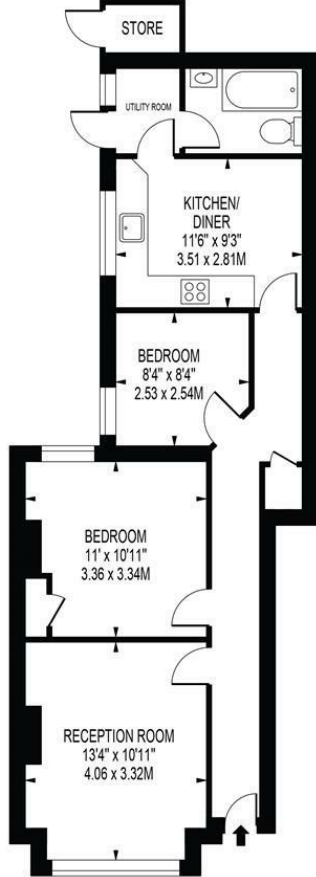

BYEGROVE ROAD

APPROXIMATE GROSS INTERNAL FLOOR AREA: 628 SQ FT - 58.34 SQ M
(EXCLUDING STORE)

FOR ILLUSTRATION PURPOSES ONLY